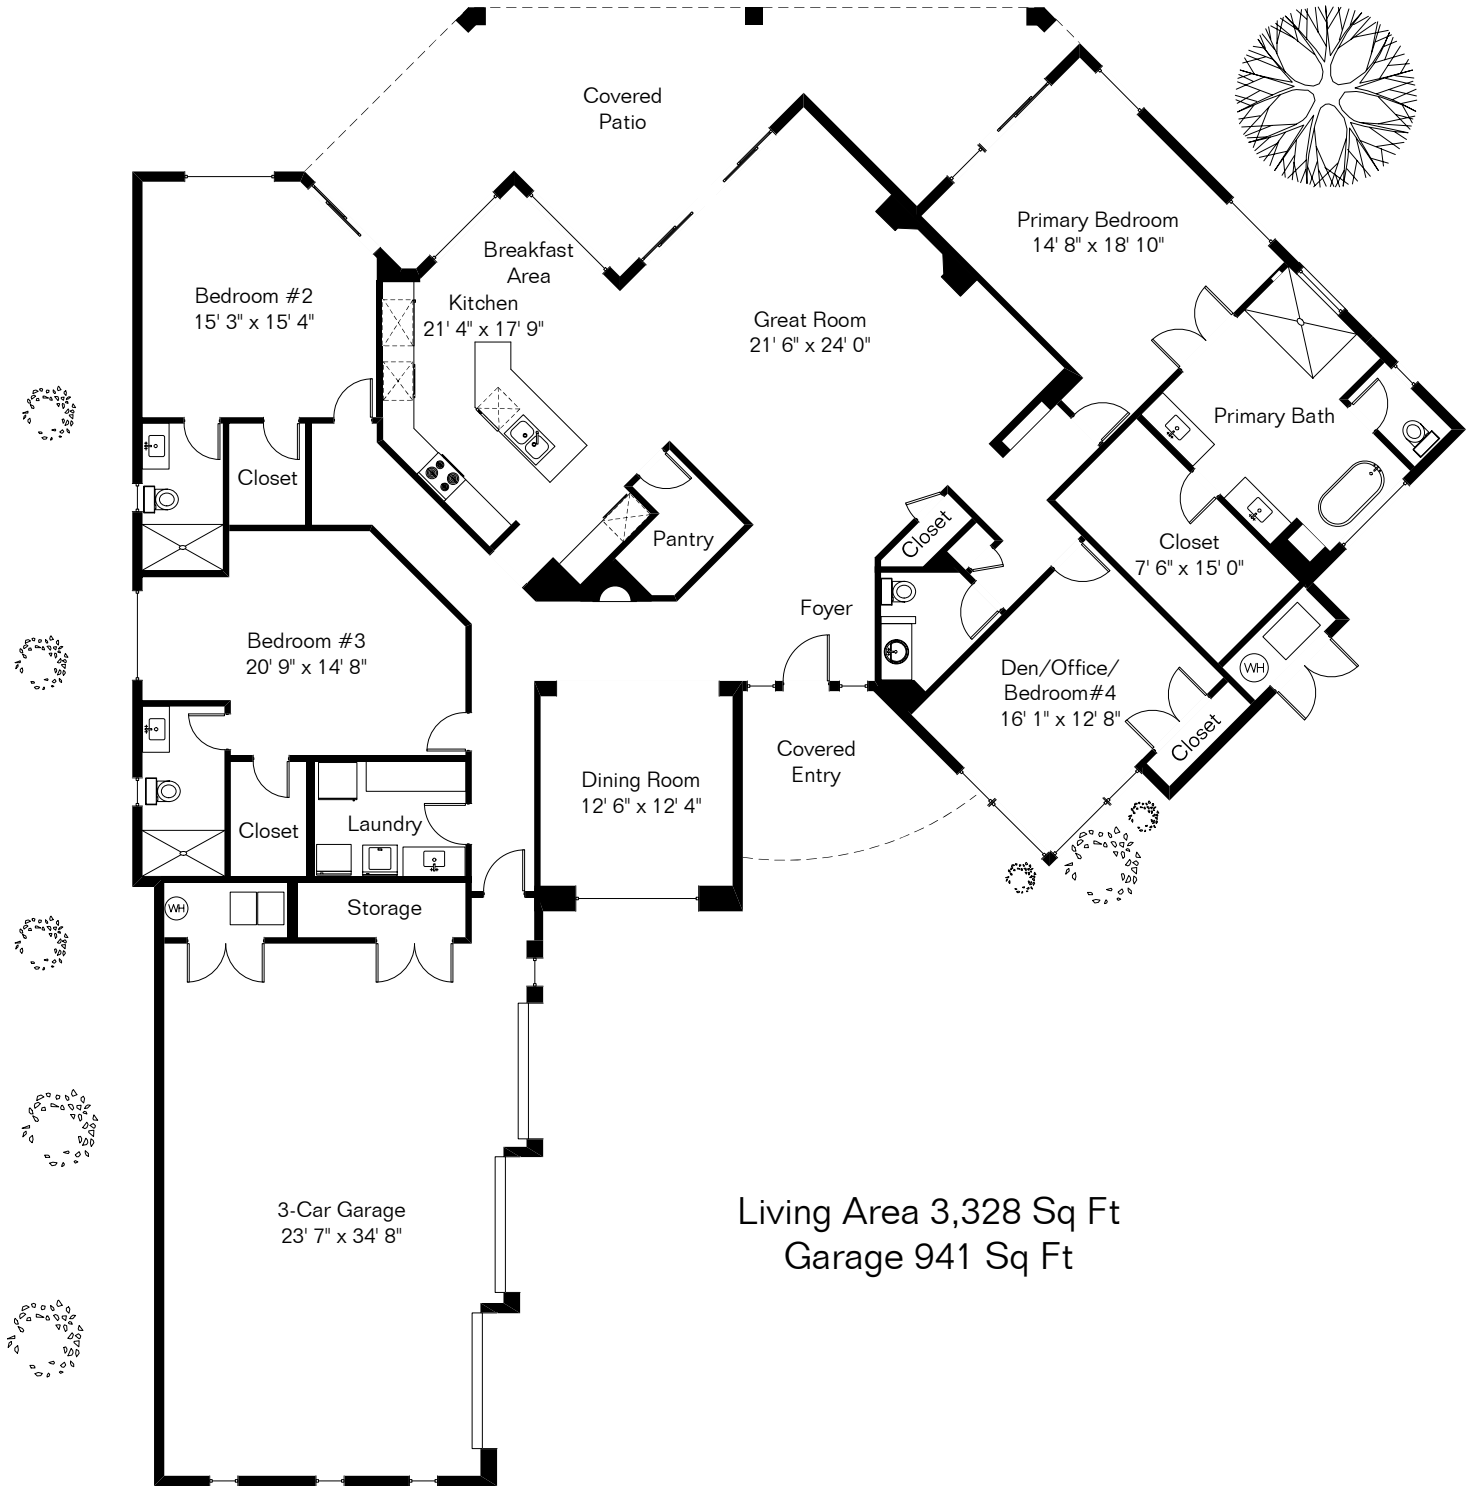

The square footages and room size information are deemed to be reliable but are not guaranteed and should be independently verified. This drawing is for marketing purposes only.

2164 W Ironwood View Place

Living Area 3,328 Sq Ft
Garage 941 Sq Ft

Site Visit October 2023

0 ft. 6 ft. 10 ft. 20 ft.

Copyright 2023 Floor Plans First! LLC
All Rights Reserved.

Floor Plans First! LLC
See the Floor Plan First!

FloorPlansFirst.com™
(520) 881-1500